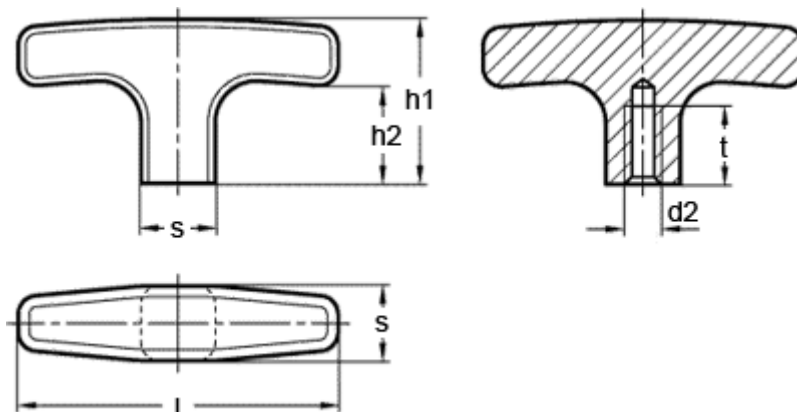

Article number: 20289466

Description: E+G T-Handle GN 563.2-55-M8-SW

Measures

d2 = M8

h1 = 33

h2 = 22

l = 55

s = 14